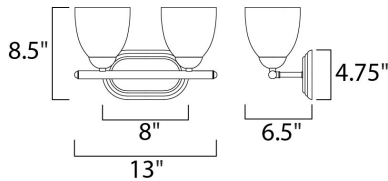

**PRODUCT DESCRIPTION**

This transitional design works in any style home. Intersecting, rectangular tubing finished in your choice of Satin Nickel or Oil Rubbed Bronze gently curves to support simple line Frost glass shades.

**MEASUREMENTS**

DIMENSION : 13" W x 8.5" H x 6.5" Ext  
 BACK PLATE : 8" W x 4.75" H  
 HANGING WEIGHT : 3.52 lb

**LAMPING**

INPUT VOLTAGE : 120V  
 LUMENS : 0 Rated  
 BULB : 2 x 60W Incandescent E26 Medium , 120W Total  
 BULB INCLUDED : (Not Included)  
 DIMMABLE : Yes