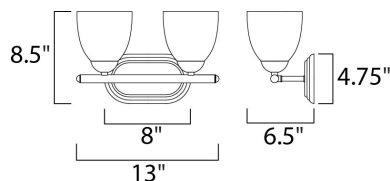

**PRODUCT DESCRIPTION**

This transitional design works in any style home. Intersecting, rectangular tubing finished in your choice of Satin Nickel or Oil Rubbed Bronze gently curves to support simple line Frost glass shades.

**MEASUREMENTS**

DIMENSION : 13" W x 8.5" H x 6.5" Ext  
 BACK PLATE : 8" W x 4.75" H  
 HANGING WEIGHT : 3.52 lb

**LAMPING**

INPUT VOLTAGE : 120V  
 LUMENS : 0 Rated  
 BULB : 2 x 60W Incandescent E26 Medium , 120W Total  
 BULB INCLUDED : (Not Included)  
 DIMMABLE : Yes