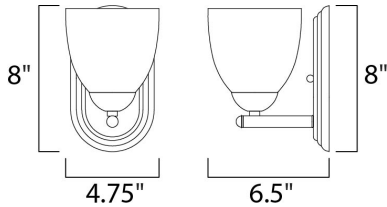

PRODUCT DESCRIPTION

This transitional design works in any style home. Intersecting, rectangular tubing finished in your choice of Satin Nickel or Oil Rubbed Bronze gently curves to support simple line Frost glass shades.

MEASUREMENTS

- DIMENSION : 5" W x 8" H x 6.5" Ext
- BACK PLATE : 4.75" W x 8" H
- HANGING WEIGHT : 2.2 lb

LAMPING

- INPUT VOLTAGE : 120V
- LUMENS : 0 Rated
- BULB : 1 x 60W Incandescent E26 Medium , 60W Total
- BULB INCLUDED : (Not Included)
- DIMMABLE : Yes