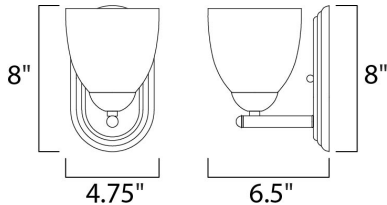

**PRODUCT DESCRIPTION**

This transitional design works in any style home. Intersecting, rectangular tubing finished in your choice of Satin Nickel or Oil Rubbed Bronze gently curves to support simple line Frost glass shades.

**MEASUREMENTS**

DIMENSION : 5" W x 8" H x 6.5" Ext  
 BACK PLATE : 4.75" W x 8" H  
 HANGING WEIGHT : 2.2 lb

**LAMPING**

INPUT VOLTAGE : 120V  
 LUMENS : 0 Rated  
 BULB : 1 x 60W Incandescent E26 Medium , 60W Total  
 BULB INCLUDED : (Not Included)  
 DIMMABLE : Yes