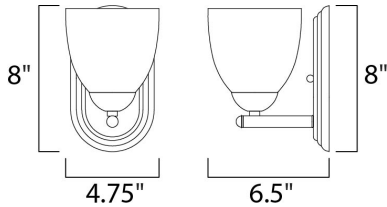

PRODUCT DESCRIPTION

This transitional design works in any style home. Intersecting, rectangular tubing finished in your choice of Satin Nickel or Oil Rubbed Bronze gently curves to support simple line Frost glass shades.

MEASUREMENTS

DIMENSION : 5" W x 8" H x 6.5" Ext
 BACK PLATE : 4.75" W x 8" H
 HANGING WEIGHT : 2.2 lb

LAMPING

INPUT VOLTAGE : 120V
 LUMENS : 0 Rated
 BULB : 1 x 60W Incandescent E26 Medium , 60W Total
 BULB INCLUDED : (Not Included)
 DIMMABLE : Yes