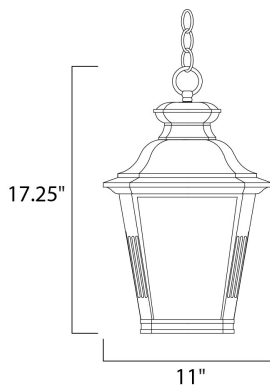

PRODUCT DESCRIPTION

Knoxville is an updated take on the traditional lantern style. Finished in Bronze and with the option of Clear or Frosted glass, our Incandescent version is sure to wow.

MEASUREMENTS

DIMENSION : 11" L x 11" W x 17.25" H
 HANGING WEIGHT : 6.42 lb

LAMPING

INPUT VOLTAGE : 120V
 LUMENS : 0 Rated
 BULB : 1 x 60W Incandescent E26 Medium , 60W Total
 BULB INCLUDED : (Not Included)
 DIMMABLE : Yes