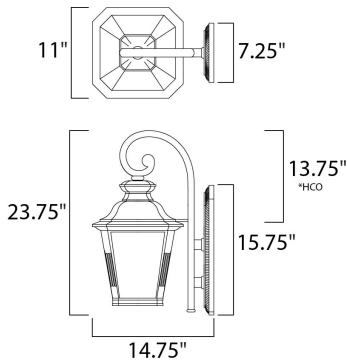

PRODUCT DESCRIPTION

Knoxville is an updated take on the traditional lantern style. Finished in Bronze and with the option of Clear or Frosted glass, our Incandescent version is sure to wow.

MEASUREMENTS

DIMENSION : 11" W x 23.75" H x 14.75" Ext
BACK PLATE : 7.25" W x 15.75" H x 13.75" HCO
HANGING WEIGHT : 9.39 lb

LAMPING

INPUT VOLTAGE : 120V
LUMENS : 0 Rated
BULB : 1 x 60W Incandescent E26 Medium , 60W Total
BULB INCLUDED : (Not Included)
DIMMABLE : Yes

FINISHES OPTION

Bronze

GLASS

Frosted Seedy FS

MATERIAL

Die Cast Aluminum + Glass

RATINGS

cETLus
Wet Location

ADDITIONAL

OPERATING TEMPERATURE:
-20°C (-4°F), 40°C (104°F)

Always consult a qualified electrician before installing any lighting product.