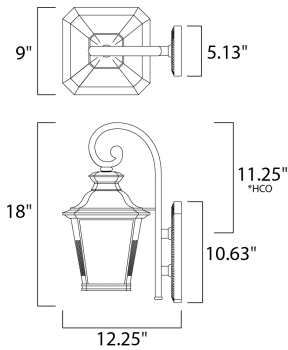

PRODUCT DESCRIPTION

Knoxville is an updated take on the traditional lantern style. Finished in Bronze and with the option of Clear or Frosted glass, our Incandescent version is sure to wow.

MEASUREMENTS

DIMENSION : 9" W x 18.5" H x 12.25" Ext
BACK PLATE : 5.25" W x 10.5" H x 11.25" HCO
HANGING WEIGHT : 5.81 lb

LAMPING

INPUT VOLTAGE : 120V
LUMENS : 0 Rated
BULB : 1 x 60W Incandescent E26 Medium , 60W Total
BULB INCLUDED : (Not Included)
DIMMABLE :

FINISHES OPTION

Bronze

GLASS

Frosted Seedy FS

MATERIAL

Die Cast Aluminum + Glass

RATINGS

cETLus
Wet Location

ADDITIONAL

OPERATING TEMPERATURE:
-20°C (-4°F), 40°C (104°F)

Always consult a qualified electrician before installing any lighting product.