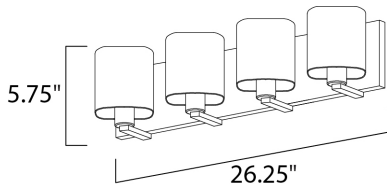

**PRODUCT DESCRIPTION**

Satin White bands of cased glass wrap around each lamp creating a soft ribbon of light. Back plates finished in Polished Chrome or Satin Nickel complement the majority of bath fittings.

**MEASUREMENTS**

DIMENSION : 26.25" W x 5.75" H x 5.5" Ext  
 BACK PLATE : 26.25" W x 5.5" H x 2.75" HCO  
 HANGING WEIGHT : 6.78 lb

**LAMPING**

INPUT VOLTAGE : 120V  
 LUMENS : 0 Rated  
 BULB : 4 x 60W Incandescent E26 Medium , 240W Total  
 BULB INCLUDED : (Not Included)  
 DIMMABLE : Yes