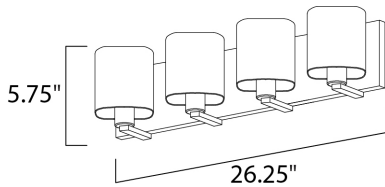

**PRODUCT DESCRIPTION**

Satin White bands of cased glass wrap around each lamp creating a soft ribbon of light. Back plates finished in Polished Chrome or Satin Nickel complement the majority of bath fittings.

**MEASUREMENTS**

DIMENSION : 26.25" W x 5.75" H x 5.5" Ext  
 BACK PLATE : 26.25" W x 5.5" H x 2.75" HCO  
 HANGING WEIGHT : 6.78 lb

**LAMPING**

INPUT VOLTAGE : 120V  
 LUMENS : 0 Rated  
 BULB : 4 x 60W Incandescent E26 Medium , 240W Total  
 BULB INCLUDED : (Not Included)  
 DIMMABLE : Yes