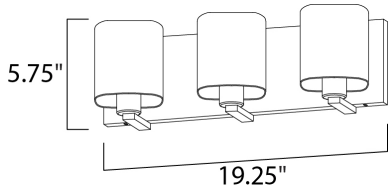

PRODUCT DESCRIPTION

Satin White bands of cased glass wrap around each lamp creating a soft ribbon of light. Back plates finished in Polished Chrome or Satin Nickel complement the majority of bath fittings.

MEASUREMENTS

DIMENSION : 19.25" W x 5.75" H x 5.5" Ext
 BACK PLATE : 19.25" W x 5.5" H x 2.75" HCO
 HANGING WEIGHT : 4.99 lb

LAMPING

INPUT VOLTAGE : 120V
 LUMENS : 0 Rated
 BULB : 3 x 60W Incandescent E26 Medium , 180W Total
 BULB INCLUDED : (Not Included)
 DIMMABLE : Yes