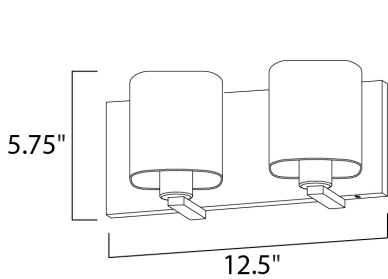

**PRODUCT DESCRIPTION**

Satin White bands of cased glass wrap around each lamp creating a soft ribbon of light. Back plates finished in Polished Chrome or Satin Nickel complement the majority of bath fittings.

**MEASUREMENTS**

- DIMENSION : 12.5" W x 5.75" H x 5.5" Ext
- BACK PLATE : 12.5" W x 5.5" H x 2.75" HCO
- HANGING WEIGHT : 3.12 lb

**LAMPING**

- INPUT VOLTAGE : 120V
- LUMENS : 0 Rated
- BULB : 2 x 60W Incandescent E26 Medium , 120W Total
- BULB INCLUDED : (Not Included)
- DIMMABLE : Yes