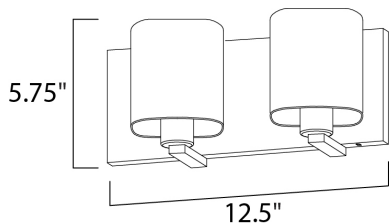

PRODUCT DESCRIPTION

Satin White bands of cased glass wrap around each lamp creating a soft ribbon of light. Back plates finished in Polished Chrome or Satin Nickel complement the majority of bath fittings.

MEASUREMENTS

DIMENSION : 12.5" W x 5.75" H x 5.5" Ext
 BACK PLATE : 12.5" W x 5.5" H x 2.75" HCO
 HANGING WEIGHT : 3.12 lb

LAMPING

INPUT VOLTAGE : 120V
 LUMENS : 0 Rated
 BULB : 2 x 60W Incandescent E26 Medium , 120W Total
 BULB INCLUDED : (Not Included)
 DIMMABLE : Yes