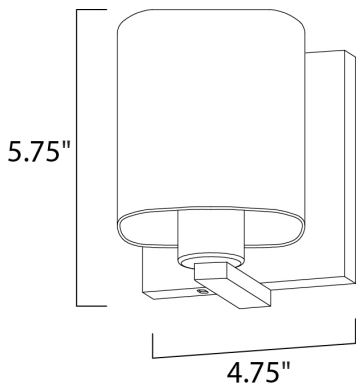

**PRODUCT DESCRIPTION**

Satin White bands of cased glass wrap around each lamp creating a soft ribbon of light. Back plates finished in Polished Chrome or Satin Nickel complement the majority of bath fittings.

**MEASUREMENTS**

- DIMENSION : 4.75" W x 5.75" H x 5.5" Ext
- BACK PLATE : 4.75" W x 5.5" H x 2.75" HCO
- HANGING WEIGHT : 1.5 lb

**LAMPING**

- INPUT VOLTAGE : 120V
- LUMENS : 0 Rated
- BULB : 1 x 60W Incandescent E26 Medium , 60W Total
- BULB INCLUDED : (Not Included)
- DIMMABLE : Yes