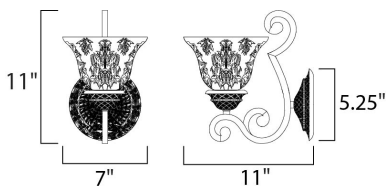

**PRODUCT DESCRIPTION**

In either Screen Amber or Soft Vanilla Glass, the sharp angles of the Oil Rubbed Bronze body modernizes and inspires.

**MEASUREMENTS**

DIMENSION : 7" W x 11" H x 11" Ext
 MAX OAH : 5.13" W x 5.13" H
 HANGING WEIGHT : 3.15 lb