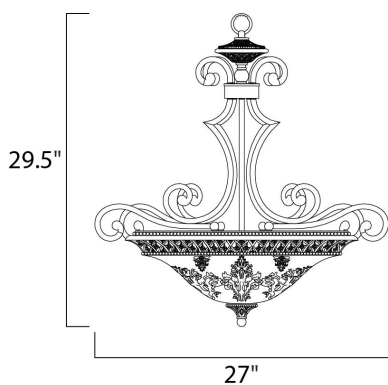

**PRODUCT DESCRIPTION**

In either Screen Amber or Soft Vanilla Glass, the sharp angles of the Oil Rubbed Bronze body modernizes and inspires.

**MEASUREMENTS**

DIMENSION : 27" W x 29.5" H
HANGING WEIGHT : 19.93 lb