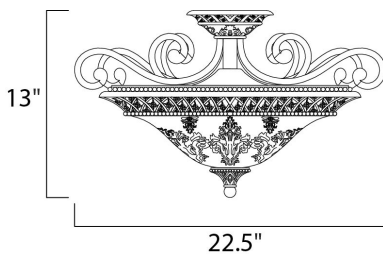

**PRODUCT DESCRIPTION**

In either Screen Amber or Soft Vanilla Glass, the sharp angles of the Oil Rubbed Bronze body modernizes and inspires.

**MEASUREMENTS**

DIMENSION : 22.5" W x 13" H
HANGING WEIGHT : 12.7 lb