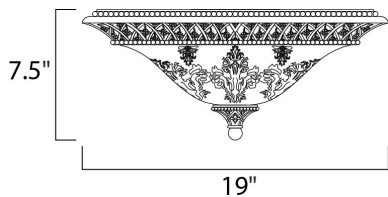

#### MEASUREMENTS

DIMENSION : 19" W x 7.5" H  
HANGING WEIGHT : 9.48 lb