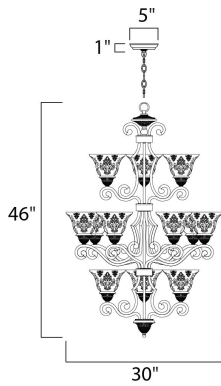

**PRODUCT DESCRIPTION**

In either Screen Amber or Soft Vanilla Glass, the sharp angles of the Oil Rubbed Bronze body modernizes and inspires.

**MEASUREMENTS**

DIMENSION : 30" W x 46" H
 HANGING WEIGHT : 35.22 lb