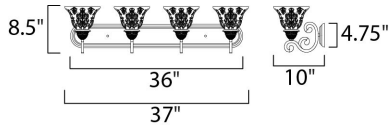

PRODUCT DESCRIPTION

In either Screen Amber or Soft Vanilla Glass, the sharp angles of the Oil Rubbed Bronze body modernizes and inspires.

MEASUREMENTS

DIMENSION : 37" W x 8.5" H x 10" Ext
 BACK PLATE : 36" W x 4.63" H
 HANGING WEIGHT : 9.9 lb