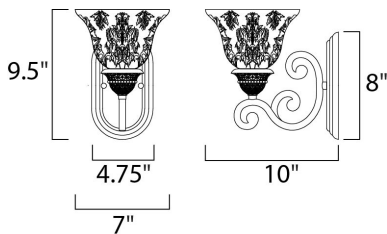

**PRODUCT DESCRIPTION**

In either Screen Amber or Soft Vanilla Glass, the sharp angles of the Oil Rubbed Bronze body modernizes and inspires.

**MEASUREMENTS**

DIMENSION : 7" W x 9.5" H x 10" Ext
 MAX OAH : 4.61" W x 7.99" H
 HANGING WEIGHT : 2.73 lb