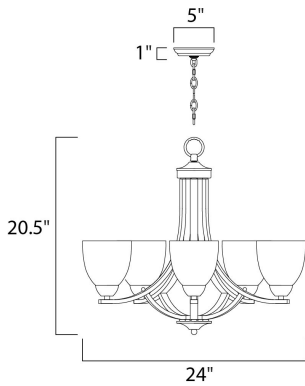

PRODUCT DESCRIPTION

This transitional design works in any style home. Intersecting, rectangular tubing finished in your choice of Satin Nickel or Oil Rubbed Bronze gently curves to support simple line Frost glass shades.

MEASUREMENTS

DIMENSION : 24" L x 24" W x 20.5" H
 CANOPY : 5" W x 1" H x 5" L
 HANGING WEIGHT : 5.86 lb

LAMPING

INPUT VOLTAGE : 120V
 LUMENS : 0 Rated
 BULB : 5 x 60W Incandescent E26 Medium , 300W Total
 BULB INCLUDED : (Not Included)
 DIMMABLE : Yes