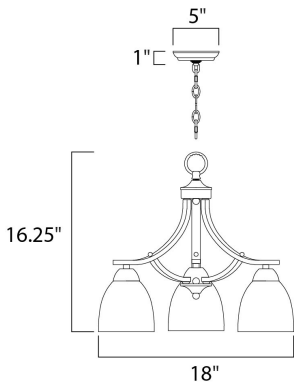

PRODUCT DESCRIPTION

This transitional design works in any style home. Intersecting, rectangular tubing finished in your choice of Satin Nickel or Oil Rubbed Bronze gently curves to support simple line Frost glass shades.

MEASUREMENTS

DIMENSION : 18" L x 18" W x 16.25" H
 CANOPY : 5.12" W x 1" H x 5.12" L
 HANGING WEIGHT : 5.86 lb

LAMPING

INPUT VOLTAGE : 120V
 LUMENS : 0 Rated
 BULB : 3 x 60W Incandescent E26 Medium , 180W Total
 BULB INCLUDED : (Not Included)
 DIMMABLE : Yes