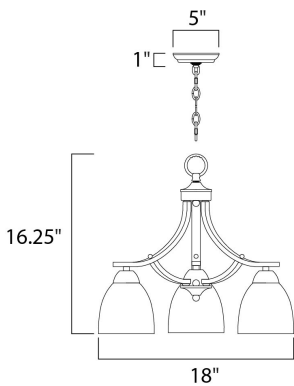

PRODUCT DESCRIPTION

This transitional design works in any style home. Intersecting, rectangular tubing finished in your choice of Satin Nickel or Oil Rubbed Bronze gently curves to support simple line Frost glass shades.

MEASUREMENTS

DIMENSION : 18" L x 18" W x 16.25" H
 CANOPY : 5.12" W x 1" H x 5.12" L
 HANGING WEIGHT : 5.86 lb

LAMPING

INPUT VOLTAGE : 120V
 LUMENS : 0 Rated
 BULB : 3 x 60W Incandescent E26 Medium , 180W Total
 BULB INCLUDED : (Not Included)
 DIMMABLE : Yes