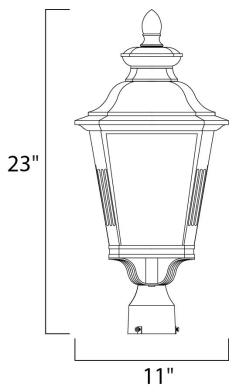

PRODUCT DESCRIPTION

Knoxville is an updated take on the traditional lantern style. Finished in Bronze and with the option of Clear or Frosted glass, our Incandescent version is sure to wow.

MEASUREMENTS

DIMENSION : 11" L x 11" W x 23" H
 HANGING WEIGHT : 6.18 lb

LAMPING

INPUT VOLTAGE : 120V
 LUMENS : 0 Rated
 BULB : 1 x 60W Incandescent E26 Medium , 60W Total
 BULB INCLUDED : (Not Included)
 DIMMABLE : Yes