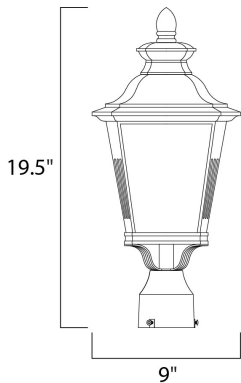

**PRODUCT DESCRIPTION**

Knoxville is an updated take on the traditional lantern style. Finished in Bronze and with the option of Clear or Frosted glass, our Incandescent version is sure to wow.

**MEASUREMENTS**

DIMENSION : 9" L x 9" W x 19.5" H  
 HANGING WEIGHT : 4.11 lb

**LAMPING**

INPUT VOLTAGE : 120V  
 LUMENS : 0 Rated  
 BULB : 1 x 60W Incandescent E26 Medium , 60W Total  
 BULB INCLUDED : (Not Included)  
 DIMMABLE : Yes