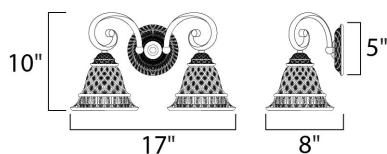

**PRODUCT DESCRIPTION**

The steeply sloped Oil Rubbed Bronze body and lipped Embossed Vanilla Glass on this transitional group are distinctive and bold.

**MEASUREMENTS**

DIMENSION : 17" W x 10" H x 8" Ext
 BACK PLATE : 5" W x 5" H
 HANGING WEIGHT : 5.55 lb