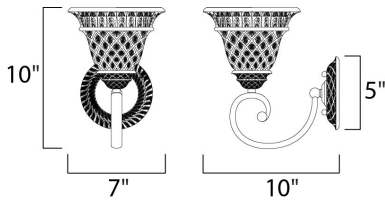

PRODUCT DESCRIPTION

The steeply sloped Oil Rubbed Bronze body and lipped Embossed Vanilla Glass on this transitional group are distinctive and bold.

MEASUREMENTS

DIMENSION : 7" W x 10" H x 10" Ext
 MAX OAH : 5.13" W x 5.13" H
 HANGING WEIGHT : 3.13 lb