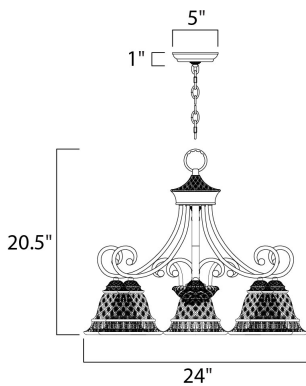

**PRODUCT DESCRIPTION**

The steeply sloped Oil Rubbed Bronze body and lipped Embossed Vanilla Glass on this transitional group are distinctive and bold.

**MEASUREMENTS**

DIMENSION : 24" W x 20.5" H  
 CANOPY : 5" W x 1" H x 5" L  
 HANGING WEIGHT : 18.4 lb