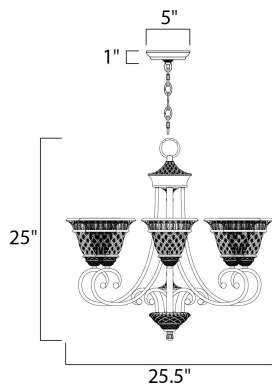

**PRODUCT DESCRIPTION**

The steeply sloped Oil Rubbed Bronze body and lipped Embossed Vanilla Glass on this transitional group are distinctive and bold.

**MEASUREMENTS**

DIMENSION : 25.5" W x 25" H  
 CANOPY : 5" W x 1" H x 5" L  
 HANGING WEIGHT : 19.31 lb