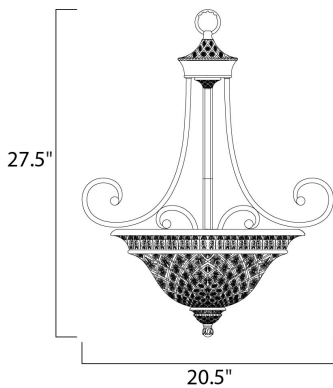

**PRODUCT DESCRIPTION**

The steeply sloped Oil Rubbed Bronze body and lipped Embossed Vanilla Glass on this transitional group are distinctive and bold.

**MEASUREMENTS**

DIMENSION : 20.5" W x 27.5" H  
 HANGING WEIGHT : 17.73 lb