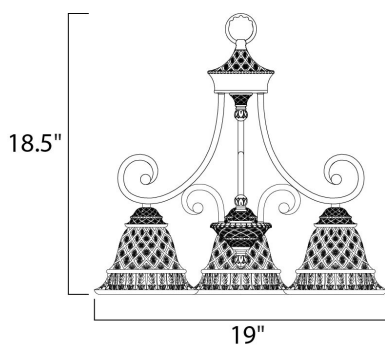

**PRODUCT DESCRIPTION**

The steeply sloped Oil Rubbed Bronze body and lipped Embossed Vanilla Glass on this transitional group are distinctive and bold.

**MEASUREMENTS**

DIMENSION : 19" W x 18.5" H
HANGING WEIGHT : 11.59 lb