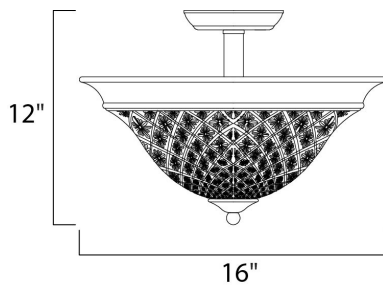

#### PRODUCT DESCRIPTION

The steeply sloped Oil Rubbed Bronze body and lipped Embossed Vanilla Glass on this transitional group are distinctive and bold.

#### MEASUREMENTS

DIMENSION : 16" W x 12" H  
HANGING WEIGHT : 6.26 lb