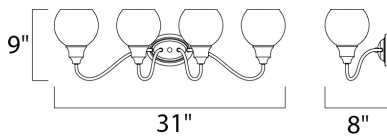

**PRODUCT DESCRIPTION**

Curved arms support circular glass with an open bottom which can be installed facing up or down. Available in your choice of Polished Chrome with Clear glass or Satin Nickel with Satin White glass.

**MEASUREMENTS**

DIMENSION : 31" W x 9" H x 8" Ext  
 BACK PLATE : 6" W x 4.15" H x 5.25" HCO  
 HANGING WEIGHT : 3.53 lb

**LAMPING**

INPUT VOLTAGE : 120V  
 LUMENS : 0 Rated  
 BULB : 4 x 60W Incandescent E26 Medium , 240W Total  
 BULB INCLUDED : (Not Included)  
 DIMMABLE : Yes