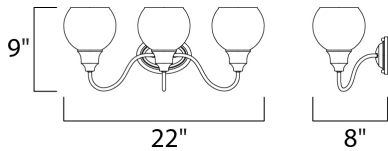

**PRODUCT DESCRIPTION**

Curved arms support circular glass with an open bottom which can be installed facing up or down. Available in your choice of Polished Chrome with Clear glass or Satin Nickel with Satin White glass.

**MEASUREMENTS**

DIMENSION : 22" W x 9" H x 8" Ext  
 BACK PLATE : 6" W x 4.15" H x 5.25" HCO  
 HANGING WEIGHT : 2.82 lb

**LAMPING**

INPUT VOLTAGE : 120V  
 LUMENS : 0 Rated  
 BULB : 3 x 60W Incandescent E26 Medium , 180W Total  
 BULB INCLUDED : (Not Included)  
 DIMMABLE : Yes