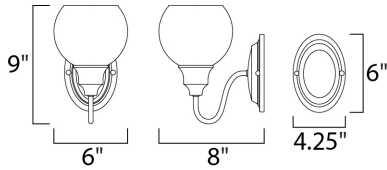

PRODUCT DESCRIPTION

Curved arms support circular glass with an open bottom which can be installed facing up or down. Available in your choice of Polished Chrome with Clear glass or Satin Nickel with Satin White glass.

MEASUREMENTS

DIMENSION : 6" W x 9" H x 8" Ext
 MAX OAH : 4.15" W x 6" H
 HANGING WEIGHT : 1.32 lb

LAMPING

INPUT VOLTAGE : 120V
 LUMENS : 0 Rated
 BULB : 1 x 60W Incandescent E26 Medium , 60W Total
 BULB INCLUDED : (Not Included)
 DIMMABLE : Yes