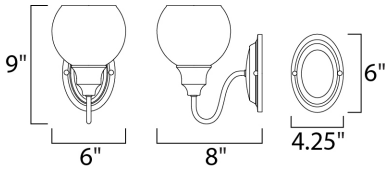

**PRODUCT DESCRIPTION**

Curved arms support circular glass with an open bottom which can be installed facing up or down. Available in your choice of Polished Chrome with Clear glass or Satin Nickel with Satin White glass.

**MEASUREMENTS**

DIMENSION : 6" W x 9" H x 8" Ext  
 MAX OAH : 4.15" W x 6" H  
 HANGING WEIGHT : 1.32 lb

**LAMPING**

INPUT VOLTAGE : 120V  
 BULB : 1 x 60W Incandescent E26 Medium , 60W Total  
 BULB INCLUDED : (Not Included)  
 DIMMABLE : Yes