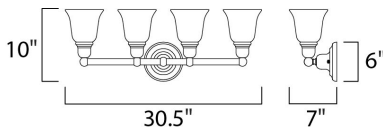

**PRODUCT DESCRIPTION**

Beautifully crafted with round stems and offered in our Satin Nickel or Oil Rubbed Bronze finishes. Both available with Soft Vanilla glass.

**MEASUREMENTS**

DIMENSION : 30.5" W x 10" H x 7" Ext  
 BACK PLATE : 6" W x 6" H x 7.94" HCO  
 HANGING WEIGHT : 7.4 lb