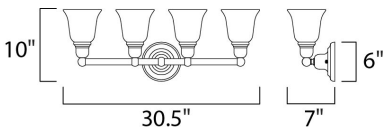

**PRODUCT DESCRIPTION**

Beautifully crafted with round stems and offered in our Satin Nickel or Oil Rubbed Bronze finishes. Both available with Soft Vanilla glass.

**MEASUREMENTS**

DIMENSION : 30.5" W x 10" H x 7" Ext  
 HANGING WEIGHT : 5.97 lb