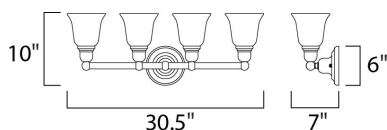

PRODUCT DESCRIPTION

Beautifully crafted with round stems and offered in our Satin Nickel or Oil Rubbed Bronze finishes. Both available with Soft Vanilla glass.

MEASUREMENTS

DIMENSION : 30.5" W x 10" H x 7" Ext
 BACK PLATE : 6" W x 6" H x 7.94" HCO
 HANGING WEIGHT : 7.4 lb