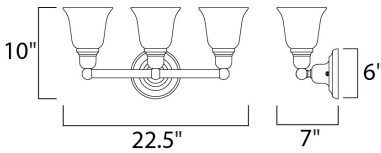

**PRODUCT DESCRIPTION**

Beautifully crafted with round stems and offered in our Satin Nickel or Oil Rubbed Bronze finishes. Both available with Soft Vanilla glass.

**MEASUREMENTS**

DIMENSION : 22.5" W x 10" H x 7" Ext  
 BACK PLATE : 6" W x 6" H x 7.94" HCO  
 HANGING WEIGHT : 5.14 lb