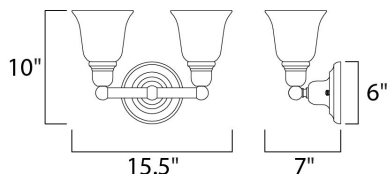

PRODUCT DESCRIPTION

Beautifully crafted with round stems and offered in our Satin Nickel or Oil Rubbed Bronze finishes. Both available with Soft Vanilla glass.

MEASUREMENTS

DIMENSION : 15.5" W x 10" H x 7" Ext
 BACK PLATE : 6" W x 6" H x 7.94" HCO
 HANGING WEIGHT : 3.42 lb