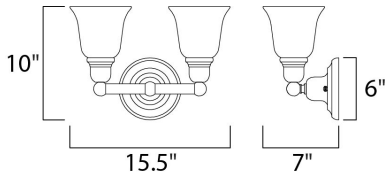

**PRODUCT DESCRIPTION**

Beautifully crafted with round stems and offered in our Satin Nickel or Oil Rubbed Bronze finishes. Both available with Soft Vanilla glass.

**MEASUREMENTS**

DIMENSION : 15.5" W x 10" H x 7" Ext  
 BACK PLATE : 6" W x 6" H x 7.94" HCO  
 HANGING WEIGHT : 2.9 lb