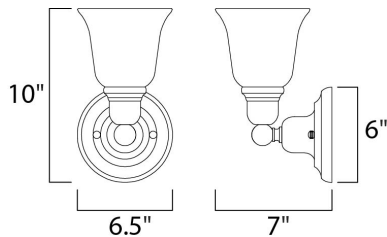

PRODUCT DESCRIPTION

Beautifully crafted with round stems and offered in our Satin Nickel or Oil Rubbed Bronze finishes. Both available with Soft Vanilla glass.

MEASUREMENTS

DIMENSION : 6.5" W x 10" H x 7" Ext
 MAX OAH : 11.5" OAH 6" W x 6" H
 HANGING WEIGHT : 2.03 lb