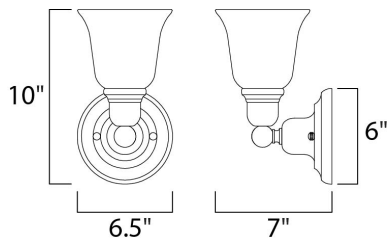

PRODUCT DESCRIPTION

Beautifully crafted with round stems and offered in our Satin Nickel or Oil Rubbed Bronze finishes. Both available with Soft Vanilla glass.

MEASUREMENTS

DIMENSION : 6.5" W x 10" H x 7" Ext
 MAX OAH : 11.5" OAH 6" W x 6" H
 HANGING WEIGHT : 2.03 lb