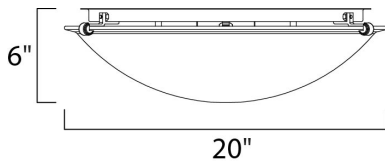

MEASUREMENTS

DIMENSION : 20" W x 6" H
 HANGING WEIGHT : 7.76 lb

LAMPING

INPUT VOLTAGE : 120V
 LUMENS : 2,688 Rated
 BULB : 4 x 60W Incandescent MB , 240W Total
 BULB INCLUDED : (Not Included)
 DIMMABLE : Yes
 COLOR_TEMP : 2700K