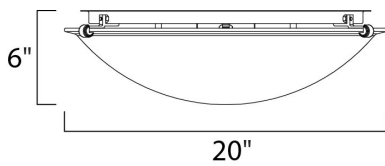

**MEASUREMENTS**

DIMENSION : 20" W x 6" H  
 HANGING WEIGHT : 7.76 lb

**LAMPING**

LUMENS : 2,688 Rated  
 BULB : 4 x 60W Incandescent MB , 240W Total  
 BULB INCLUDED : (Not Included)  
 DIMMABLE : Yes  
 COLOR\_TEMP : 2700K