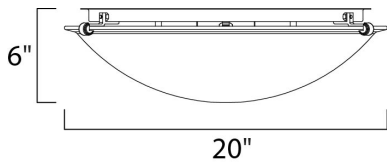

MEASUREMENTS

DIMENSION : 20" L x 20" W x 6" H
 HANGING WEIGHT : 7.76 lb

LAMPING

INPUT VOLTAGE : 120V
 LUMENS : 2,688 Rated
 BULB : 4 x 60W Incandescent E26 Medium , 240W Total
 BULB INCLUDED : (Not Included)
 DIMMABLE : Yes