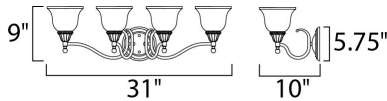

**PRODUCT DESCRIPTION**

A beautifully styled collection offered in Satin Nickel or our popular Oil Rubbed Bronze finish.

**MEASUREMENTS**

- DIMENSION : 31" W x 9" H x 10" Ext
- BACK PLATE : 5.67" W x 5.67" H
- HANGING WEIGHT : 7.7 lb