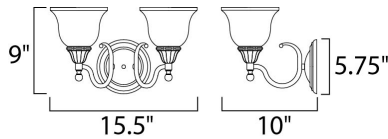

PRODUCT DESCRIPTION

A beautifully styled collection offered in Satin Nickel or our popular Oil Rubbed Bronze finish.

MEASUREMENTS

DIMENSION : 15.5" W x 9" H x 10" Ext
 BACK PLATE : 5.67" W x 5.67" H
 HANGING WEIGHT : 4.41 lb